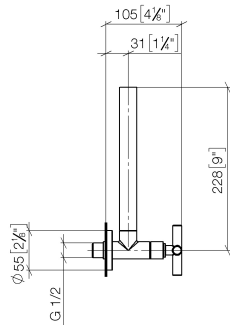

22 900 892

- rosette Ø 55 mm
- hose covering 200mm, for shortening

| | | |
|---|-------------------------------------|---------------|
|  | Matte Black | 22 900 892-33 |
|  | Chrome | 22 900 892-00 |
|  | Brushed Platinum | 22 900 892-06 |
|  | Platinum | 22 900 892-08 |
|  | Dark Chrome | 22 900 892-19 |
|  | Brushed Durabronze (23kt Gold) | 22 900 892-28 |
|  | Brushed Champagne (22kt Gold) | 22 900 892-46 |
|  | Champagne (22kt Gold) | 22 900 892-47 |
|  | Brushed Dark Platinum | 22 900 892-99 |

22 900 892

mm [inches]

Flow rate chart

22 900 892

Parts for other finishes can be found here: [Chrome](#)

Spare parts list

| No. | Item Number | Name | Quantity used | Delivery time |
|--|--------------------|--------------------|---------------|---------------|
| 1 | 09 21 22 000-33 | nipple | 1 | 30 |
| 2 | 90 14 10 010 00 90 | seal | 1 | 2 |
| 3 | 09 28 22 020-33 | pipe | 1 | 30 |
| 4 | 04 24 04 220 01-33 | threaded connector | 1 | - |
| Spare part can no longer be ordered, please order the replacement item | | | | |
| 5 | 09 20 89 010-33 | handle | 1 | 60 |
| 6 | 09 12 12 041-33 | base | 1 | 30 |
| 7 | 09 30 30 069 90 | screw | 1 | 2 |
| 8 | 90 90 03 006 00 90 | top | 1 | 2 |
| 9 | 09 27 22 015-33 | rosette | 1 | 30 |
| 10 | 09 14 10 093 90 | seal | 1 | 2 |