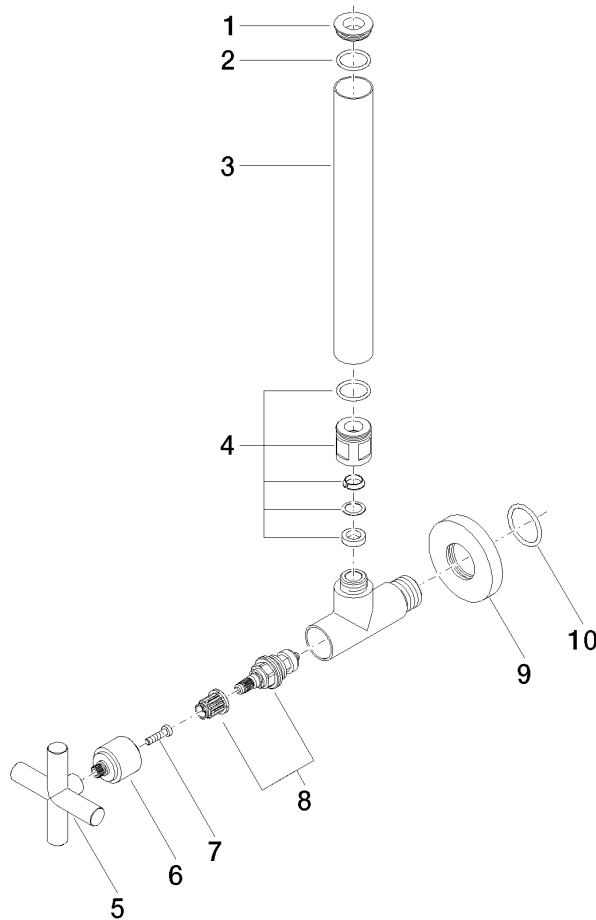

22 900 892

- rosette Ø 55 mm
- hose covering 200mm, for shortening

| | | |
|---|-------------------------------------|---------------|
|  | Matte Black | 22 900 892-33 |
|  | Chrome | 22 900 892-00 |
|  | Brushed Platinum | 22 900 892-06 |
|  | Platinum | 22 900 892-08 |
|  | Dark Chrome | 22 900 892-19 |
|  | Brushed Durabronze (23kt Gold) | 22 900 892-28 |
|  | Brushed Champagne (22kt Gold) | 22 900 892-46 |
|  | Champagne (22kt Gold) | 22 900 892-47 |
|  | Brushed Dark Platinum | 22 900 892-99 |

22 900 892

mm [inches]

Flow rate chart

22 900 892

Parts for other finishes can be found here: [Chrome](#)

Spare parts list

| No. | Item Number | Name | Quantity used | Delivery time |
|--|--------------------|--------------------|---------------|---------------|
| 1 | 09 21 22 000-33 | nipple | 1 | 30 |
| 2 | 90 14 10 010 00 90 | seal | 1 | 2 |
| 3 | 09 28 22 020-33 | pipe | 1 | 30 |
| 4 | 04 24 04 220 01-33 | threaded connector | 1 | - |
| Spare part can no longer be ordered, please order the replacement item | | | | |
| 5 | 09 20 89 010-33 | handle | 1 | 60 |
| 6 | 09 12 12 041-33 | base | 1 | 30 |
| 7 | 09 30 30 069 90 | screw | 1 | 2 |
| 8 | 90 90 03 006 00 90 | top | 1 | 2 |
| 9 | 09 27 22 015-33 | rosette | 1 | 30 |
| 10 | 09 14 10 093 90 | seal | 1 | 2 |