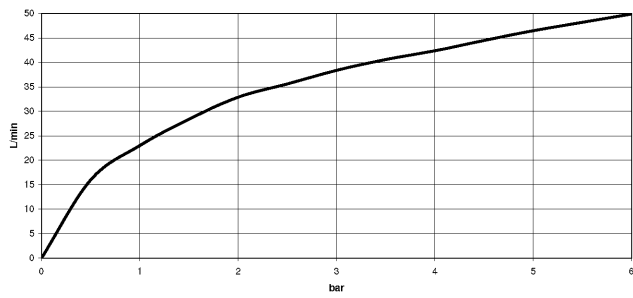

22 900 892

- rosette Ø 55 mm
- hose covering 200mm, for shortening

| | | |
|---|-------------------------------------|---------------|
|  | Matte Black | 22 900 892-33 |
|  | Chrome | 22 900 892-00 |
|  | Brushed Platinum | 22 900 892-06 |
|  | Platinum | 22 900 892-08 |
|  | Dark Chrome | 22 900 892-19 |
|  | Brushed Durabronze (23kt Gold) | 22 900 892-28 |
|  | Brushed Champagne (22kt Gold) | 22 900 892-46 |
|  | Champagne (22kt Gold) | 22 900 892-47 |
|  | Brushed Dark Platinum | 22 900 892-99 |

22 900 892

mm [inches]

Flow rate chart

22 900 892

Parts for other finishes can be found here: [Chrome](#)

Spare parts list

| No. | Item Number | Name | Quantity used | Delivery time |
|--|--------------------|--------------------|---------------|---------------|
| 1 | 09 21 22 000-33 | nipple | 1 | 30 |
| 2 | 90 14 10 010 00 90 | seal | 1 | 2 |
| 3 | 09 28 22 020-33 | pipe | 1 | 30 |
| 4 | 04 24 04 220 01-33 | threaded connector | 1 | - |
| Spare part can no longer be ordered, please order the replacement item | | | | |
| 5 | 09 20 89 010-33 | handle | 1 | 60 |
| 6 | 09 12 12 041-33 | base | 1 | 30 |
| 7 | 09 30 30 069 90 | screw | 1 | 2 |
| 8 | 90 90 03 006 00 90 | top | 1 | 2 |
| 9 | 09 27 22 015-33 | rosette | 1 | 30 |
| 10 | 09 14 10 093 90 | seal | 1 | 2 |